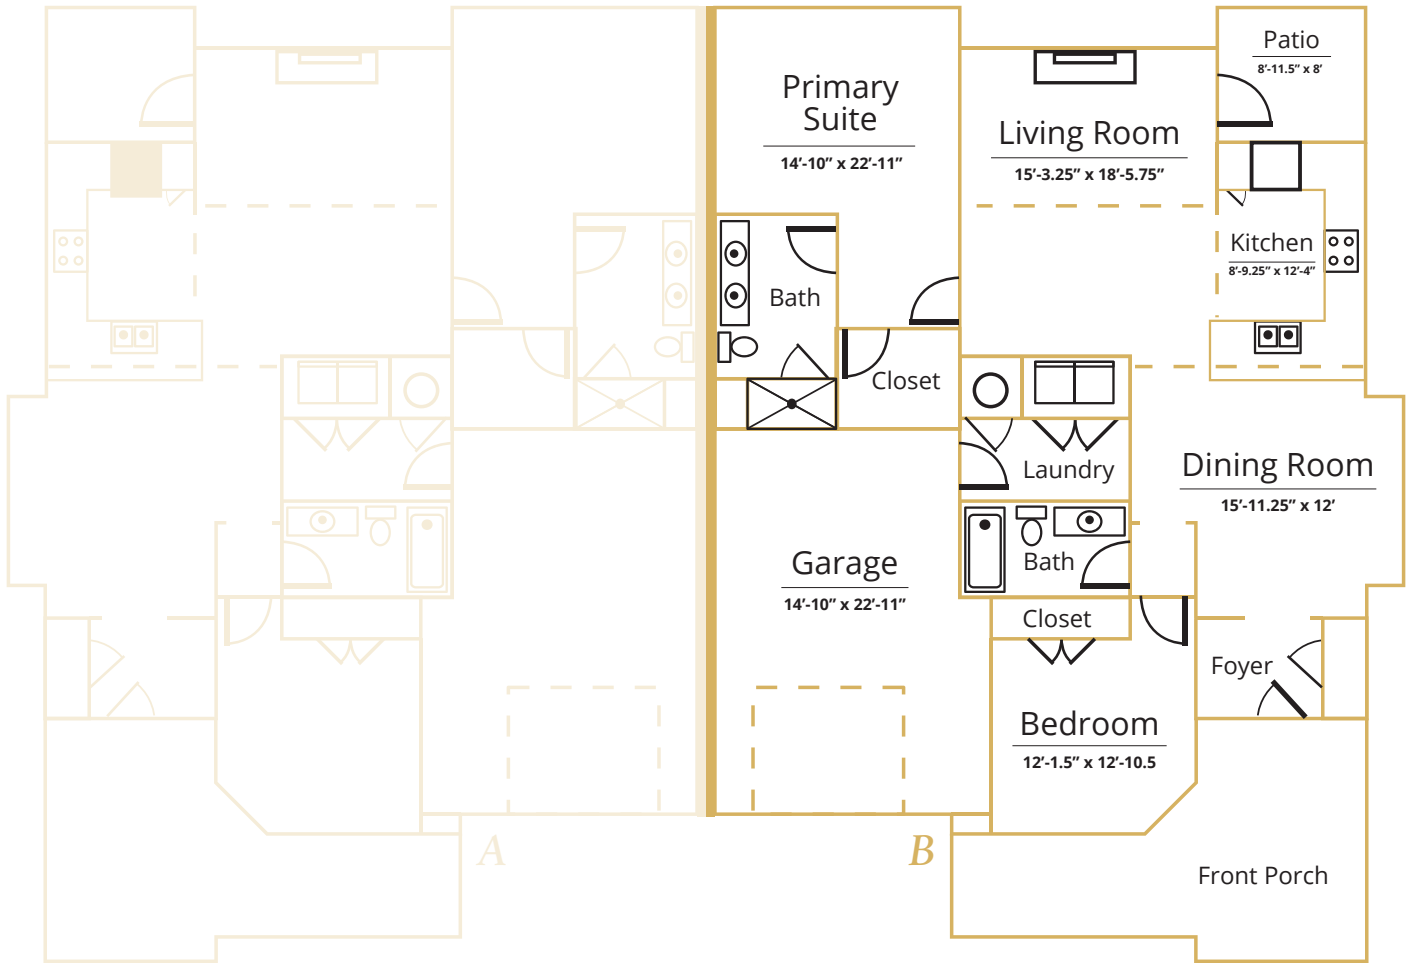

Floor Plans

Building 1

1,381 SF

Beverly-Hanks
REALTORS

ECUSTACROSSING.COM

Floor Plans

Building 2

1,376 SF