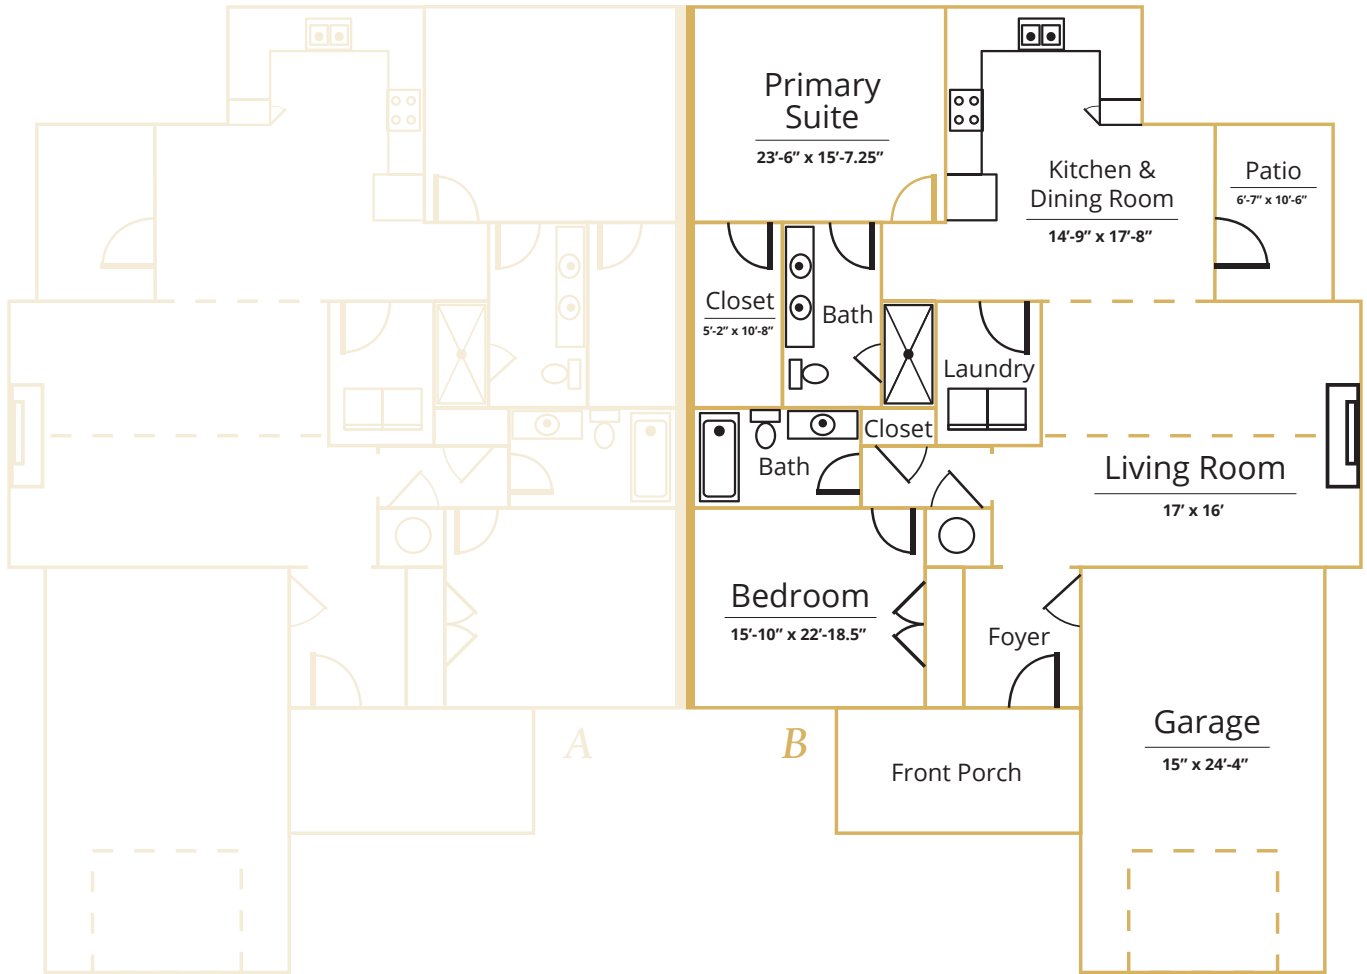

Floor Plans

Building 1

1,381 SF

Beverly-Hanks
REALTORS

ECUSTACROSSING.COM

Floor Plans

Building 2

1,376 SF